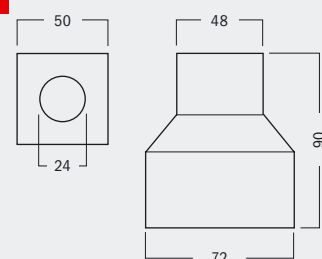

SIRIUS IP67

Illuminazione ideale per vialetti e camminamenti, svolge la funzione di luce decorativa, utilizzabile per spazi di dimensioni contenute.

Suitable for driveways and paths illumination. Ideal as path marker and decorative lighting suitable to light small spaces.

Corpo in alluminio pressofuso

Lente in vetro temprato

Durata minima gruppo LED >50.000 ore

Richiede alimentatore a tensione costante 11÷24V DC

Lunghezza cavo 50 cm

Indice resa cromatica RA>70

Temperatura operativa -20°÷+40°C

Protezione IP67

Peso 300 g

Aluminum diecast body

Tempered glass

Lifetime LED group >50.000 hrs

Requires LED driver constant voltage 11÷24V DC

Cable length 50 cm

Colorimetric index RA>70

Operating temperature -20°÷+40°C

IP67 protection

Weight 300 g

Codice Code	N. LED	Assorbimento Power consumption	Alimentazione Power supply	Colore Color	Flusso luminoso Luminous flux	Angolo di emissione Beam angle
8000070608	1	3W	11/24V DC	Bianco freddo/Cool white	85 lm	30°
8000070609				RGB	45 lm	

Alimentatore non compreso. / LED driver not included.

Versione RGB / RGB version.

Sirius IP67

- Bianco freddo/Cool white (5500+6000K)
- RGB

Faretto da incasso
Recessed light
12/24V DC

Membro del consorzio ECOLIGHT - RAEE IT80200000001378 - Con riserva di modifiche S.E.&O. / Subject to change E.&O.E.

06-2011-VER.3.0

Sgaravatti Plant S.r.l.
via Panà, 56/B
35027 Noventa Padovana (PD) - Italia
www.sgaravattiplant.it - info@sgaravattiplant.it