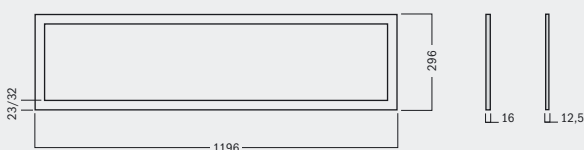

PRAXIS

Plafoniera a LED da incasso a controsoffitto, per l'installazione di design a sospensione o a plafoniera.
LED panel for recessed ceiling installation, suspension design alternative or ceiling lamp.

Durata gruppo ottico >50.000 ore

Temperatura operativa -20°+50°C

Indice di resa cromatica RA>75

Alimentatore incluso nella fornitura

PF >0,9

Protezione IP40

Peso 4,5 Kg

*Disponibile versione con *Step-Dimming*
(l'intensità luminosa diminuisce ad ogni click dell'interruttore)

Lifetime LED group >50.000 hrs

Operating temperature -20°+50°C

Colorimetric index RA>75

LED driver included

PF >0,9

IP40 Protection

Weight 4,5 Kg

*Available with light level switching (Step-Dimming)
(The intensity decreases at every click)

Codice Code	Assorbimento Power consumption	Dimensioni Dimensions	Alimentazione Power supply	Colore Color	Flusso luminoso Luminous flux	Angolo di emissione Beam angle
8000021005	25W	60 x 60 cm	230V AC	Bianco neutro/Neutral white	2000 lm	120°
8000021015	45W*				2950 lm	
8000021030	25W	120 x 30 cm	230V AC	Bianco neutro/Neutral white	2050 lm	120°
8000021035	60W				4000 lm	

Bianco caldo e RGB su richiesta. / Warm white and RGB on request.