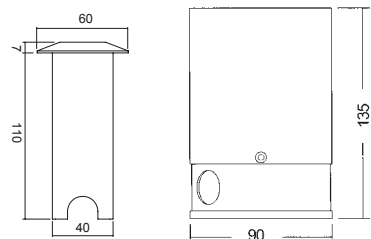

BORG

illuminazione ideale per vialetti e camminamenti, svolge la funzione di luce segnapasso e decorativa.
Suitable for driveways and paths illumination. They have been conceived as path marker and decorative lighting.

Cassaforma in alluminio

Corpo in alluminio

Lente in vetro temprato

Durata minima gruppo LED >50.000 ore

Cavo 2x0,75 H05RN-F; 1,5 m

Borg 90: completo di alimentatore, classe II, peso 750 g

Borg 60: richiede alimentatore da 700mA

Temperatura operativa -30°÷+40°C

Protezione IP67

Aluminum formwork

Aluminum body

Tempered glass

Lifetime LED group >50.000 hrs

Cable 2x0,75 H05RN-F; 1,5 m

Borg 90: LED driver included, class II, weight 750 g

Borg 42: requires 700mA LED driver

Operating temperature -30°÷+40°C

IP67 protection

	Codice Code	N. LED	Assorbimento max. Max. p. consumption	Alimentazione Power supply	Colore Color	Flusso luminoso Luminous flux	Angolo di emissione Beam angle
BORG 60	8000070740	1	2,5W	700mA	Bianco caldo/Warm white	100 lm	40°
	8000070741				Bianco freddo/Cool white	140 lm	
Alimentatore non compreso - Altri colori su richiesta / LED driver not included - Other colors on request.							
BORG 90	8000070710	1	5W	230V AC	Bianco caldo/Warm white	58 lm	luce diffusa/diffused light
	8000070730				Bianco freddo/Cool white	95 lm	
Altri colori su richiesta / Other colors on request.							

- Bianco caldo/Warm white (2800+3200K)
- Bianco freddo/Cool white (5500+6000K)